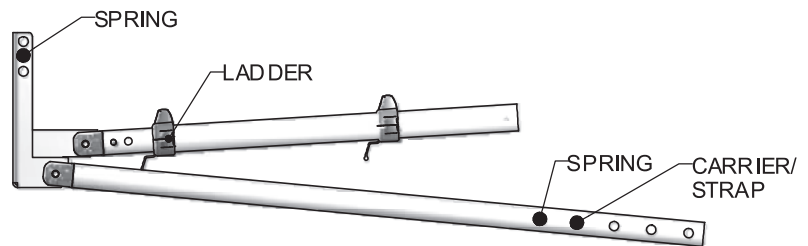

ADJUSTABLE LOFT LADDER 60927

2,52 - 3,00 m ceiling height

1

H = 2,52 - 2,75 m
 W = 520 mm
 L = 920 mm

2

H = 2,70 - 2,80 m
 W = 520 mm
 L = 950 mm

3

H = 2,75 - 2,85 m
 W = 520 mm
 L = 1000 mm

4

H = 2,80 - 2,90 m
 W = 520 mm
 L = 1050 mm

5

H = 2,85 - 3,00 m
 W = 520 mm
 L = 1100 mm