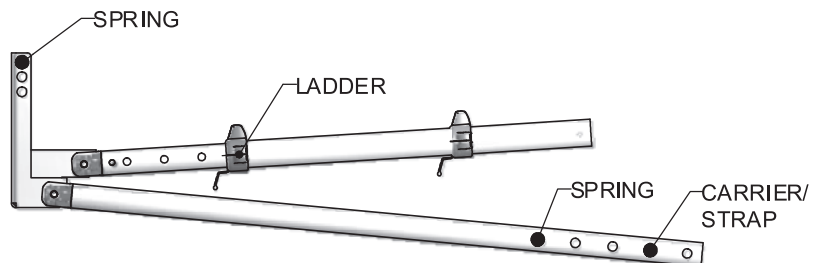

ADJUSTABLE LOFT LADDER 60927

2,52 - 3,00 m ceiling height

1

H = 2,52 - 2,75 m
 W = 520 mm
 L = 920 mm

2

H = 2,70 - 2,80 m
 W = 520 mm
 L = 950 mm

3

H = 2,75 - 2,85 m
 W = 520 mm
 L = 1000 mm

4

H = 2,80 - 2,90 m
 W = 520 mm
 L = 1050 mm

5

H = 2,85 - 3,00 m
 W = 520 mm
 L = 1100 mm