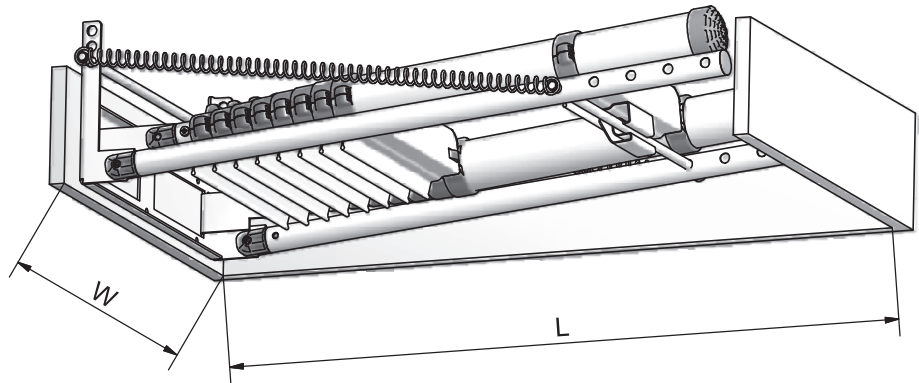

ADJUSTABLE LOFT LADDER 60927

2,52 - 3,00 m ceiling height

1

H = 2,52 - 2,75 m
 W = 520 mm
 L = 920 mm

2

H = 2,70 - 2,80 m
 W = 520 mm
 L = 950 mm

3

H = 2,75 - 2,85 m
 W = 520 mm
 L = 1000 mm

4

H = 2,80 - 2,90 m
 W = 520 mm
 L = 1050 mm

5

H = 2,85 - 3,00 m
 W = 520 mm
 L = 1100 mm