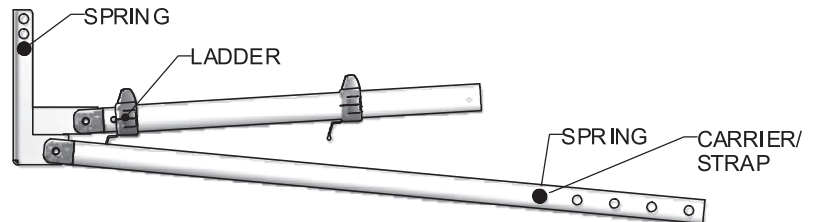

ADJUSTABLE LOFT LADDER 60927

2,52 - 3,00 m ceiling height

1

H = 2,52 - 2,75 m
 W = 520 mm
 L = 920 mm

2

H = 2,70 - 2,80 m
 W = 520 mm
 L = 950 mm

3

H = 2,75 - 2,85 m
 W = 520 mm
 L = 1000 mm

4

H = 2,80 - 2,90 m
 W = 520 mm
 L = 1050 mm

5

H = 2,85 - 3,00 m
 W = 520 mm
 L = 1100 mm