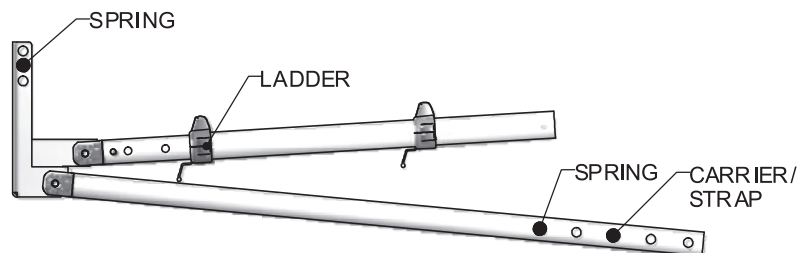

ADJUSTABLE LOFT LADDER 60927

2,52 - 3,00 m ceiling height

1

H = 2,52 - 2,75 m
 W = 520 mm
 L = 920 mm

2

H = 2,70 - 2,80 m
 W = 520 mm
 L = 950 mm

3

H = 2,75 - 2,85 m
 W = 520 mm
 L = 1000 mm

4

H = 2,80 - 2,90 m
 W = 520 mm
 L = 1050 mm

5

H = 2,85 - 3,00 m
 W = 520 mm
 L = 1100 mm