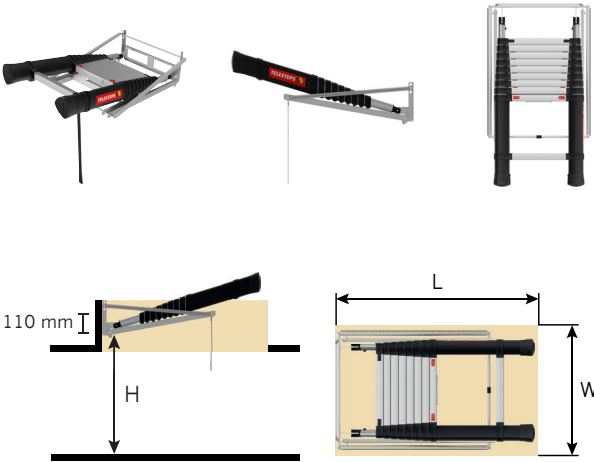

No.1 in telescopic work tools

LOFT LINE

The easy way to your loft.

THE EASY WAY TO YOUR LOFT

Loft Line is a standalone product, assembled in your existing loft framework.

When we developed the new Loft Line our ambition was to create a safer ladder, easier to install and even straightforward to use. This is the worlds best telescoping Loft ladder in any aspects.

FLEXIBLE SOLUTION

Loft Line is a standalone product, assembled in your existing framework.

SAFE OPENING SYSTEM

Breaksystem to create a smooth and controlled opening.

SAFE & ERGONOMIC RUNGS

Wide and level rungs with grooved channels to minimize slipping.

	MINI 9	
H (mm)	W (mm)	L (mm)
2250 - 2450	520	600

H = Floor to bottom of ladder support

W/L = Minimum inside measurement

Hatch not included

MAXI

	MAXI 10
Art. no.	72527-541
No. of treads	10
Tread width	40 mm
Weight	16,6 kg

	MAXI 10	
H (mm)	W (mm)	L (mm)
2800 - 2950	520	1 100
2650 - 2800	520	1 000
2550 - 2650	520	920

H = Floor to bottom of ladder support

W/L = Minimum inside measurement

Hatch not included

Many years ago we created an icon in the world of ladders and today we are recognized as the world leader in telescopic work tools. With our R&D and world class production based in Sweden, our brand and products are renowned for its quality and design by our users worldwide, ensuring we always put safety and quality first.