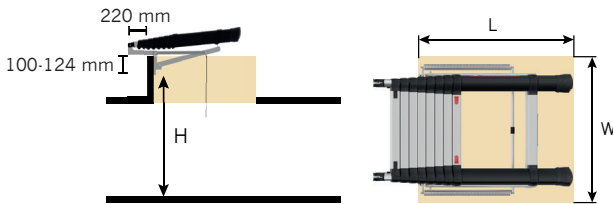

ANGELED RUBBER FEET

Maximizing Surface Contact to the floor.

TWO MODELS

Our Loft Line is available in two different models, Mini and Maxi.

MINI

	MINI 9
Art. no.	72324-541
No. of treads	9
Tread width	40 mm
Weight	15,3 kg

	MINI 9	
H (mm)	W (mm)	L (mm)
2250 - 2450	520	600

H = Floor to bottom of ladder support

W/L = Minimum inside measurement

Hatch not included

MAXI

	MAXI 10
Art. no.	72527-541
No. of treads	10
Tread width	40 mm
Weight	16,6 kg