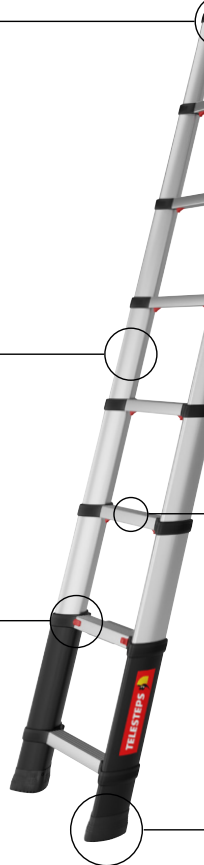

IT'S ALL IN THE DETAILS

A ladder is a ladder they say. But we know that it is the small details that makes the big difference.

ADJUSTABLE HEIGHT

Loft Maxi is designed with a flexible height adjustment to obtain a safe leaning angle.

SAFE LOCKING

Red indicator tabs to ensure your safety every time.

TRIANGULAR DESIGN

Grip-friendly design that is twist and flex resistant by nature.

SMART & SAFE UNLOCKING

2 push buttons for closing the ladder. Autostep® - Automatic unlocking system when closing the ladder.

FLEXIBLE SOLUTION

Loft Line is a standalone product, assembled in your existing framework.

SAFE OPENING SYSTEM

Breaksystem to create a smooth and controlled opening.

SAFE & ERGONOMIC RUNGS

Wide and level rungs with grooved channels to minimize slipping.

ANGELED RUBBER FEET

Maximizing Surface Contact to the floor.

TWO MODELS

Our Loft Line is available in two different models, Mini and Maxi.

MINI

	MINI 9
Art. no.	72324-541
No. of treads	9
Tread width	40 mm
Weight	15,3 kg